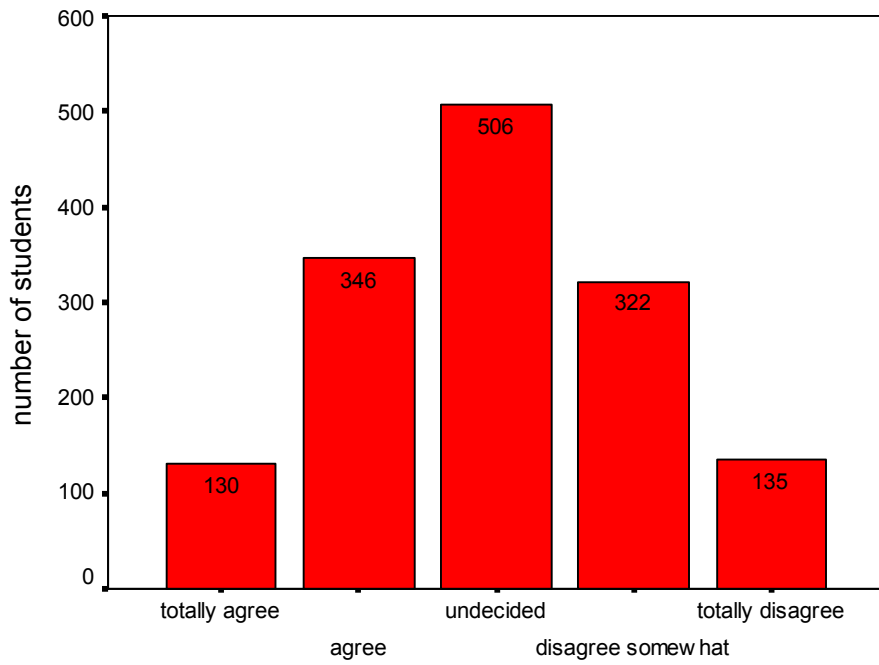

## 2.4.6 g Physics in this masterclass shows a relation to everyday life.

**Physics in this masterclass shows a relation to everyday life.**

## 2.4.6 g Physics in this masterclass shows a relation to everyday life.

**Physics in this masterclass shows a relation to everyday life.**

2.4.6 g Physics in this masterclass shows a relation to everyday life.

**Physics in this masterclass shows a relation to everyday life.**