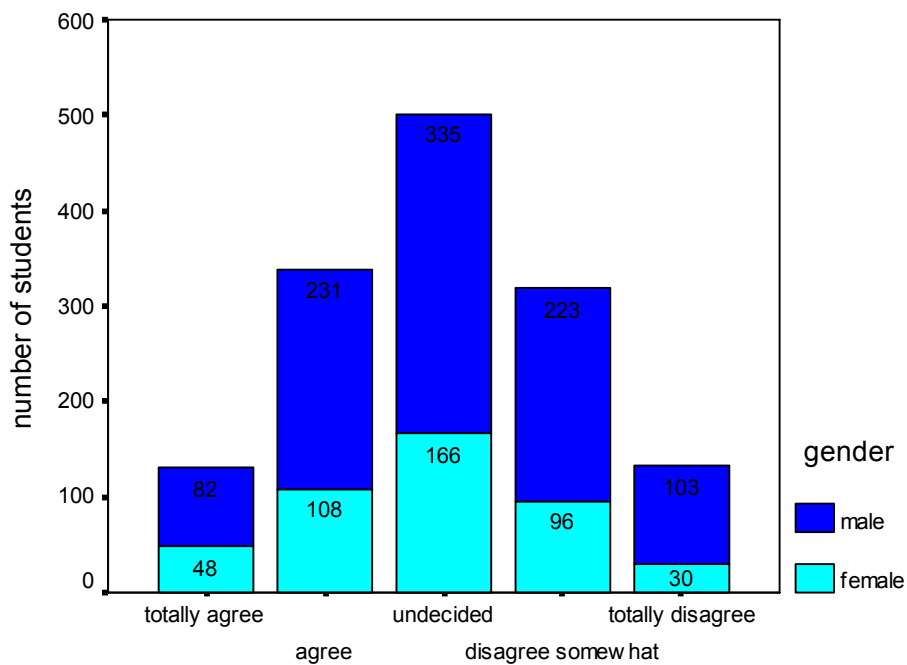

## 2.4.6 g Physics in this masterclass shows a relation to everyday life.

**Physics in this masterclass shows a relation to everyday life.**

## 2.4.6 g Physics in this masterclass shows a relation to everyday life.

**Physics in this masterclass shows a relation to everyday life.**

2.4.6 g Physics in this masterclass shows a relation to everyday life.

**Physics in this masterclass shows a relation to everyday life.**