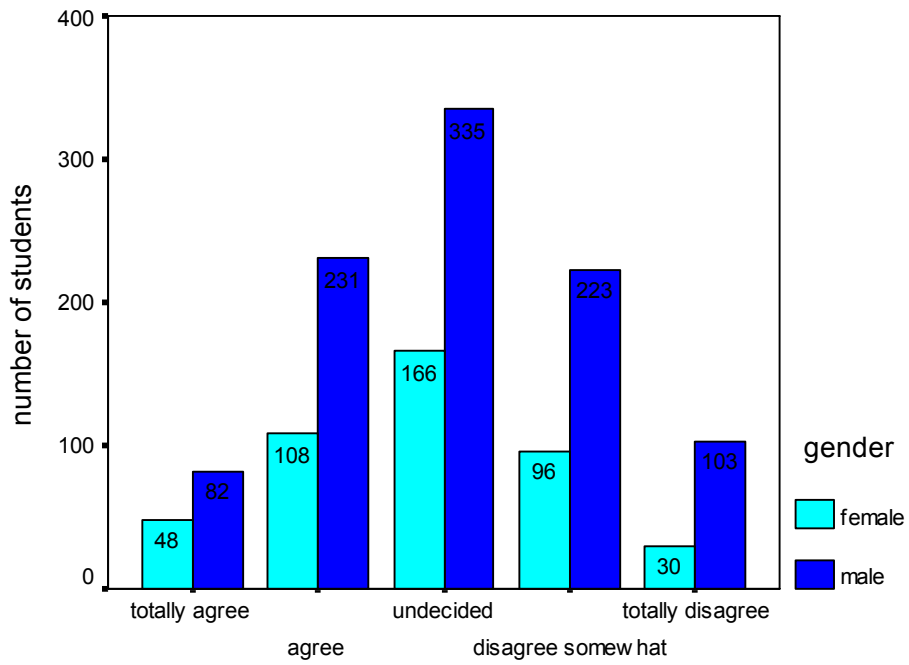

## 2.4.6 g Physics in this masterclass shows a relation to everyday life.

**Physics in this masterclass shows a relation to everyday life.**

## 2.4.6 g Physics in this masterclass shows a relation to everyday life.

**Physics in this masterclass shows a relation to everyday life.**

2.4.6 g Physics in this masterclass shows a relation to everyday life.

**Physics in this masterclass shows a relation to everyday life.**